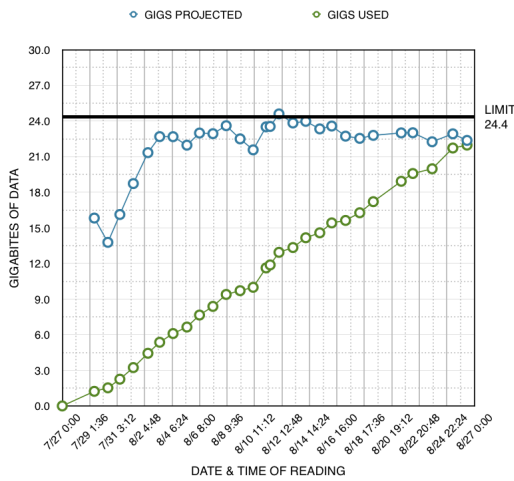

[How To Change Y Axis Numbers In Numbers For Mac](#)

Verizon LTE
7:03 PM
63%

Spreadsheets
Undo
CELL DATA USAGE

+
Jun 2016
July 2016
Aug 2016
Sept 2016
Oct 2016
Nov 2016
Dec 2016

AUGUST CELLULAR DATA USAGE

DATE	GIGS REM'G	GIGS USED	ELAPSED TIME	GIGS PROJECTED
7/27 0:01	24.000	0.000		
7/29 9:50	22.770	1.230	2d 9h 49m 31s	15.8
7/30 10:21	22.475	1.525	3d 10h 20m 6s	13.8
7/31 8:00	21.746	2.254	4d 7h 59m 56s	16.1
8/1 8:19	20.770	3.230	5d 8h 18m 6s	18.7
8/2 10:42	19.564	4.436	6d 10h 41m 32s	21.3
8/3 7:54	18.637	5.363	7d 7h 53m 26s	22.7
8/4 8:01	17.903	6.097	8d 8h 0m 55s	22.7
8/5 9:06	17.354	6.646	9d 9h 5m 50s	22.0
8/6 7:49	16.344	7.656	10d 7h 48m 11s	23.0
8/7 8:02	15.615	8.385	11d 8h 1m 31s	22.9
8/8 8:01	14.608	9.392	12d 8h 0m 31s	23.6
8/9 9:07	14.291	9.709	13d 9h 6m 25s	22.5
8/10 8:42	14.007	9.993	14d 8h 41m 27s	21.6
8/11 8:01	12.372	11.628	15d 8h 0m 23s	23.5
8/11 15:23	12.122	11.878	15d 15h 22m 43s	23.5
8/12 7:20	11.062	12.938	16d 7h 19m 20s	24.6
8/13 8:32	10.657	13.343	17d 8h 31m 2s	23.8
8/14 7:42	9.833	14.167	18d 7h 41m 49s	24.0
8/15 8:59	9.416	14.584	19d 8h 58m 25s	23.3
8/16 6:35	8.582	15.418	20d 6h 34m 4s	23.6
8/17 7:33	8.375	15.625	21d 7h 32m 55s	22.7
8/18 9:09	7.728	16.272	22d 9h 8m 18s	22.5
8/19 9:41	6.794	17.206	23d 9h 40m 8s	22.8
8/21 12:08	5.076	18.924	25d 12h 7m 17s	23.0
8/22 9:00	4.422	19.578	26d 8h 59m 38s	23.0
8/23 19:53	4.025	19.975	27d 19h 52m 52s	22.3
8/25 9:15	2.275	21.725	29d 9h 14m 18s	22.9
8/26 10:55	2.028	21.972	30d 10h 54m 8s	22.4

[How To Change Y Axis Numbers In Numbers For Mac](#)

---

**Download**

Body 1 below displays the default place of Axis Labels for a Line chart

Axis Brands, as the title suggests are brands for the Groups and Beliefs on your graph axes.