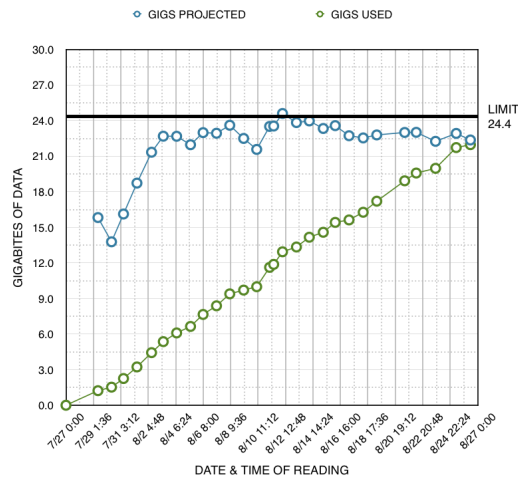

[How To Change Y Axis Numbers In Numbers For Mac](#)

---

**Download**

Body 1 below displays the default place of Axis Labels for a Line chart

Axis Brands, as the title suggests are brands for the Groups and Beliefs on your graph axes.

[Download free convert data in sql server for mac os x](#)

[Free Pdf Writer For Mac](#)

Verizon LTE 7:03 PM 63%

Spreadsheets Undo CELL DATA USAGE

Jun 2016 July 2016 **Aug 2016** Sept 2016 Oct 2016 Nov 2016 Dec 2016

AUGUST CELLULAR DATA USAGE

DATE	GIGS REM'G	GIGS USED	ELAPSED TIME	GIGS PROJECTED
7/27 0:01	24.000	0.000		
7/29 9:50	22.770	1.230	2d 9h 49m 31s	15.8
7/30 10:21	22.475	1.525	3d 10h 20m 6s	13.8
7/31 8:00	21.746	2.254	4d 7h 59m 56s	16.1
8/1 8:19	20.770	3.230	5d 8h 18m 6s	18.7
8/2 10:42	19.564	4.436	6d 10h 41m 32s	21.3
8/3 7:54	18.637	5.363	7d 7h 53m 26s	22.7
8/4 8:01	17.903	6.097	8d 8h 0m 55s	22.7
8/5 9:06	17.354	6.646	9d 9h 5m 50s	22.0
8/6 7:49	16.344	7.656	10d 7h 48m 11s	23.0
8/7 8:02	15.615	8.385	11d 8h 1m 31s	22.9
8/8 8:01	14.608	9.392	12d 8h 0m 31s	23.6
8/9 9:07	14.291	9.709	13d 9h 6m 25s	22.5
8/10 8:42	14.007	9.993	14d 8h 41m 27s	21.6
8/11 8:01	12.372	11.628	15d 8h 0m 23s	23.5
8/11 15:23	12.122	11.878	15d 15h 22m 43s	23.5
8/12 7:20	11.062	12.938	16d 7h 19m 20s	24.6
8/13 8:32	10.657	13.343	17d 8h 31m 2s	23.8
8/14 7:42	9.833	14.167	18d 7h 41m 49s	24.0
8/15 8:59	9.416	14.584	19d 8h 58m 25s	23.3
8/16 6:35	8.582	15.418	20d 6h 34m 4s	23.6
8/17 7:33	8.375	15.625	21d 7h 32m 55s	22.7
8/18 9:09	7.728	16.272	22d 9h 8m 18s	22.5
8/19 9:41	6.794	17.206	23d 9h 40m 8s	22.8
8/21 12:06	5.076	18.924	25d 12h 7m 17s	23.0
8/22 9:00	4.422	19.578	26d 8h 59m 38s	23.0
8/23 19:53	4.025	19.975	27d 19h 52m 52s	22.3
8/25 9:15	2.275	21.725	29d 9h 14m 18s	22.9
8/26 10:55	2.028	21.972	30d 10h 54m 8s	22.4